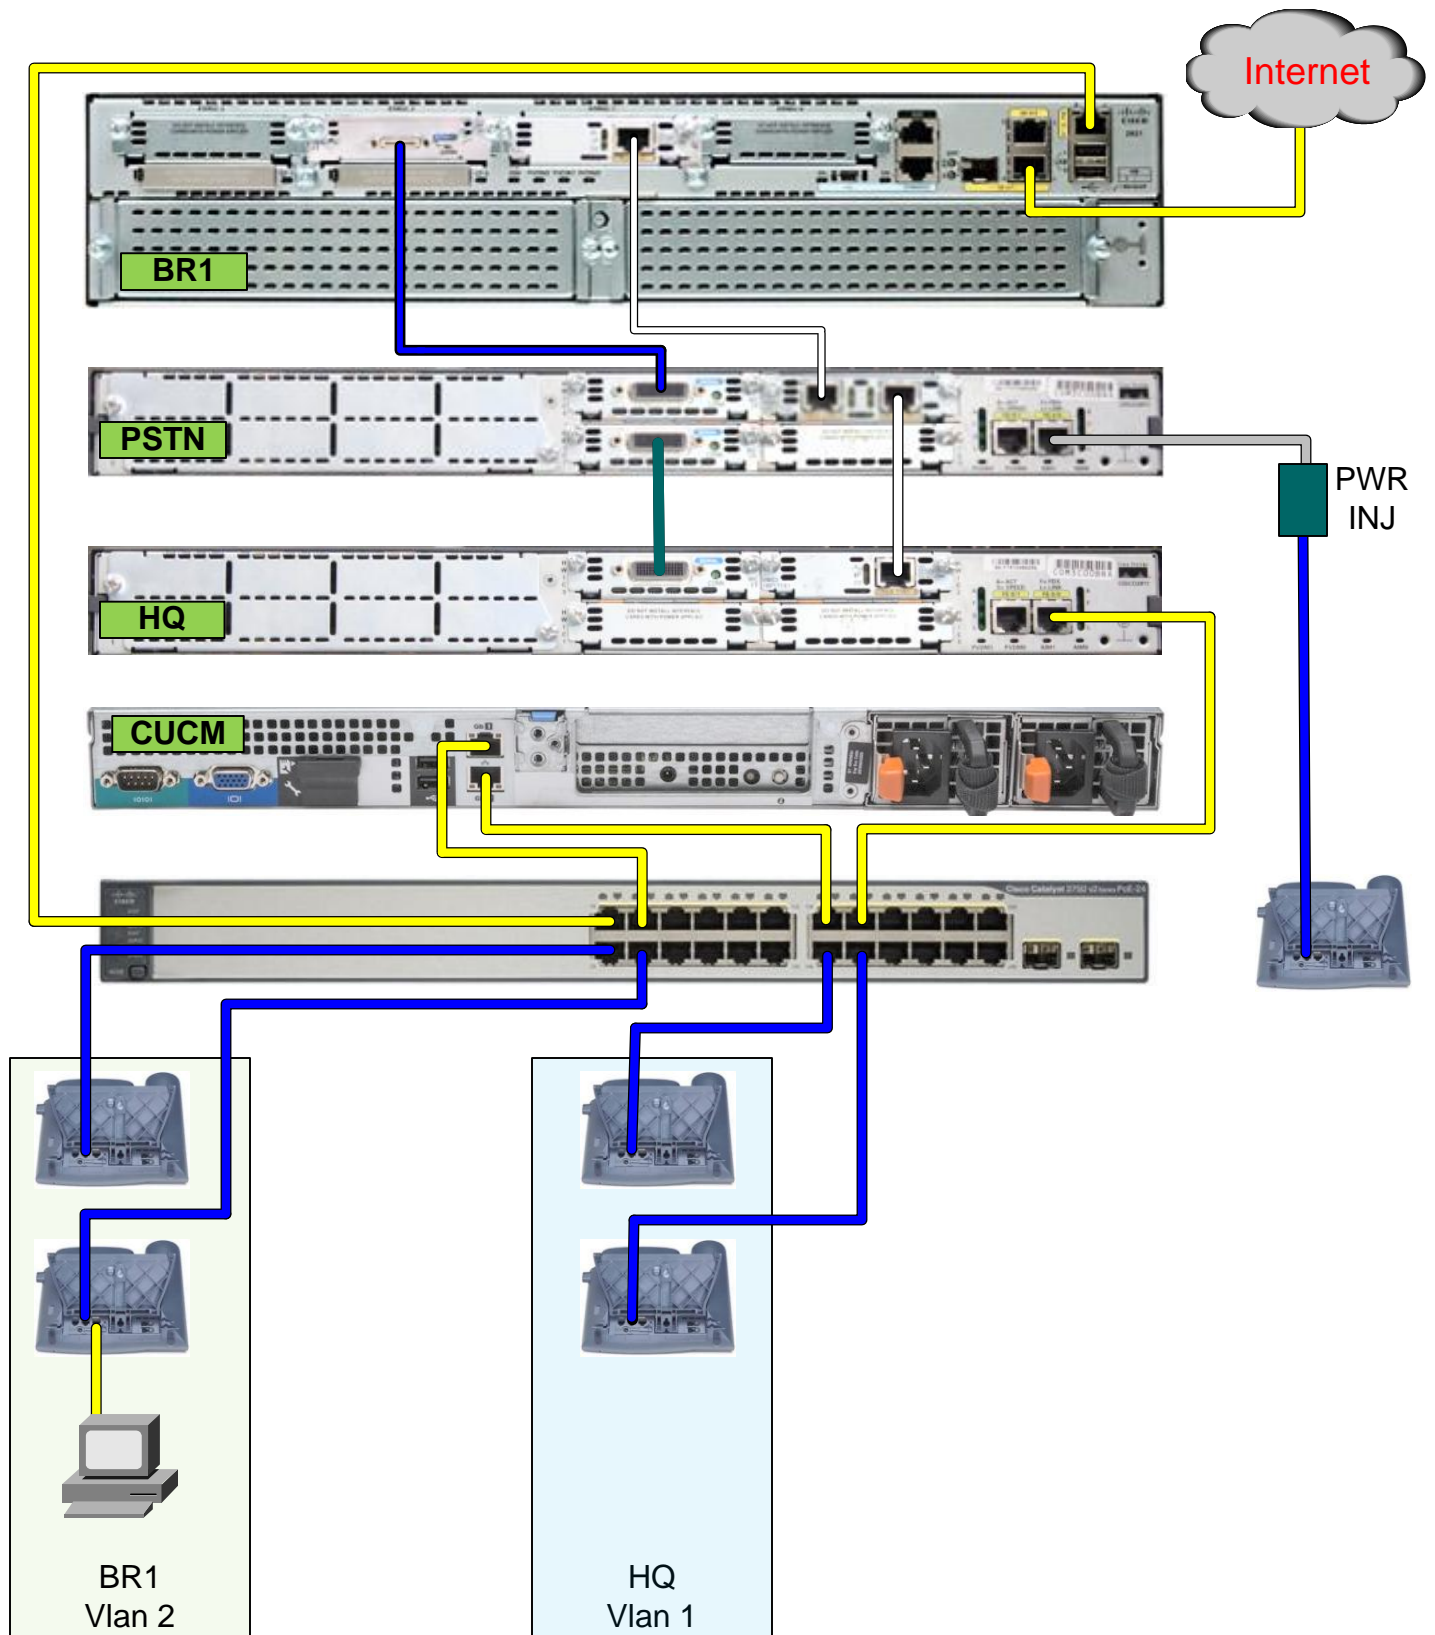

CCNA Voice Advanced v4 Lab Kit Cabling

-  T1 Crossover
-  DB60/DB60
-  Cat 5e
-  Cat 5e
-  Cat 5e